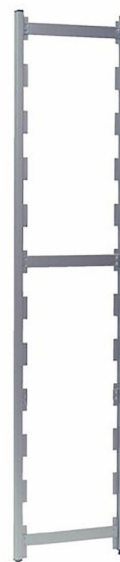

Ladder Metos Norm5

2000*500

Ladders made of stainless steel, adjustable feet. Adjustable shelf height every 150 mm

- capacity between two ladders 1200 kg

Ladder Metos Norm5 2000*500

Product capacity	Section load: 1200 kg
Item width mm	25
Item depth mm	500
Item height mm	1960
Package volume	0.034
Unit of volume	m3
Package volume	0.034 m3
Package length	55
Package width	3
Package height	205
Package unit of dimension	cm
Package dimensions (LxWxH)	55x3x205 cm
Net weight	5.16
Net weight	5.16 kg
Gross weight	6.16
Package weight	6.16 kg
Unit of weight	kg
Raw material	stainless steel