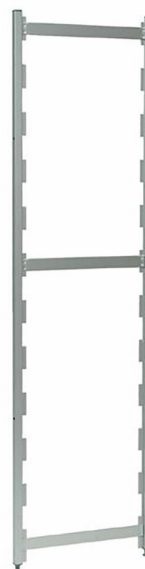

Ladder Metos Norm5

1800*600

Ladders made of stainless steel, adjustable feet. Adjustable shelf height every 150 mm
- capacity between two ladders 1200 kg

Ladder Metos Norm5 1800*600

Product capacity	Section load: 1200 kg
Item width mm	25
Item depth mm	600
Item height mm	1810
Package volume	0.036
Unit of volume	m3
Package volume	0.036 m3
Package length	65
Package width	3
Package height	185
Package unit of dimension	cm
Package dimensions (LxWxH)	65x3x185 cm
Net weight	5.14
Net weight	5.14 kg
Gross weight	6.14
Package weight	6.14 kg
Unit of weight	kg
Raw material	stainless steel