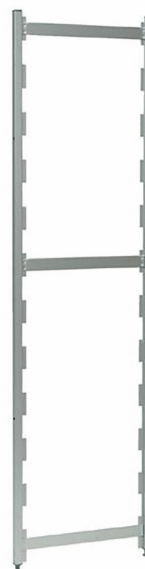

# Ladder Metos Norm5

## 1200\*600

Ladders made of stainless steel, säätöjalat. Adjustable shelf height every 150 mm  
- capacity between two ladders 1200 kg

## Ladder Metos Norm5 1200\*600

Product capacity	Section load: 600 kg
Item width mm	25
Item depth mm	600
Item height mm	1210
Package volume	0.024
Unit of volume	m3
Package volume	0.024 m3
Package length	65
Package width	3
Package height	125
Package unit of dimension	cm
Package dimensions (LxWxH)	65x3x125 cm
Net weight	3.45
Net weight	3.45 kg
Gross weight	4.45
Package weight	4.45 kg
Unit of weight	kg
Raw material	stainless steel