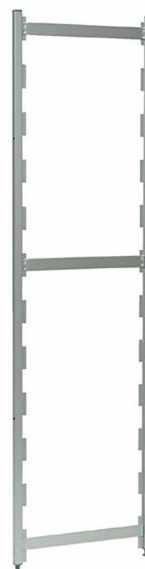

Ladder Metos Norm5

1600*600

Ladders made of stainless steel, säätöjalat. Adjustable shelf height every 150 mm
- capacity between two ladders 1200 kg

Ladder Metos Norm5 1600*600

Product capacity	Section load: 600 kg
Item width mm	25
Item depth mm	600
Item height mm	1510
Package volume	0.03
Unit of volume	m3
Package volume	0.03 m3
Package length	65
Package width	3
Package height	155
Package unit of dimension	cm
Package dimensions (LxWxH)	65x3x155 cm
Net weight	4.04
Net weight	4.04 kg
Gross weight	5.04
Package weight	5.04 kg
Unit of weight	kg
Raw material	stainless steel