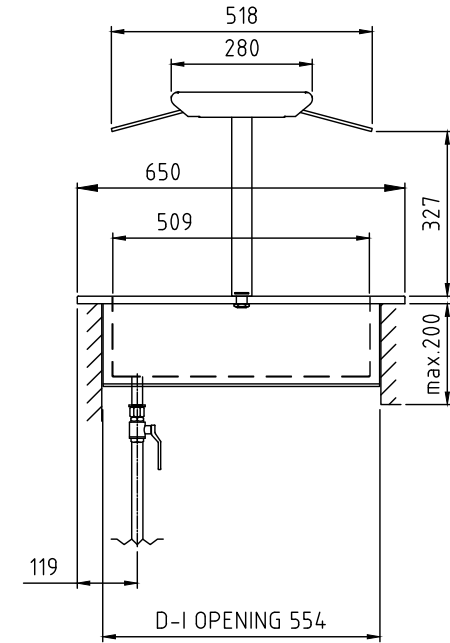

DROP-IN CRUSHED ICE BASIN

PROFF UPPER SHELF			
CODE	DROP IN OPENINGS		NET WEIGHT
4138862	DI-CIB 800	775mm x 554mm	61 kg
4138864	DI-CIB 1200	1155mm x 554mm	75 kg
4138866	DI-CIB 1600	1555mm x 554mm	89 kg

The counter, where drop-in units are installed, must be damp-proof and strong enough to bear the appliance weight.

SERVICE DOOR