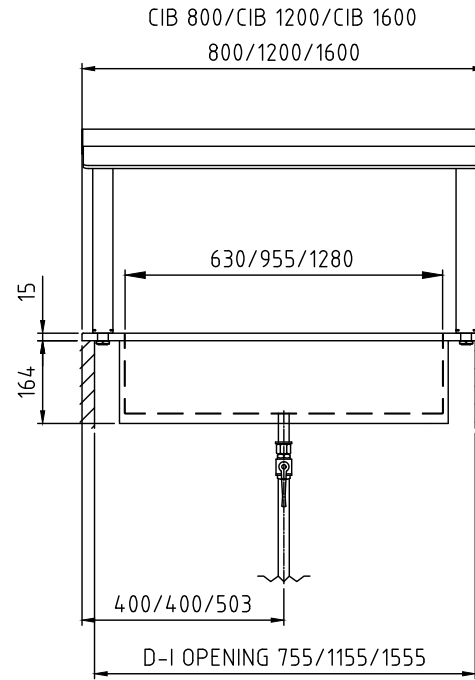

DROP-IN CRUSHED ICE BASIN

PROFF UPPER SHELF			
CODE	DROP IN OPENINGS		NET WEIGHT
4138862	DI-CIB 800	775mm x 554mm	61 kg
4138864	DI-CIB 1200	1155mm x 554mm	75 kg
4138866	DI-CIB 1600	1555mm x 554mm	89 kg

The counter, where drop-in units are installed, must be damp-proof and strong enough to bear the appliance weight.

SERVICE DOOR