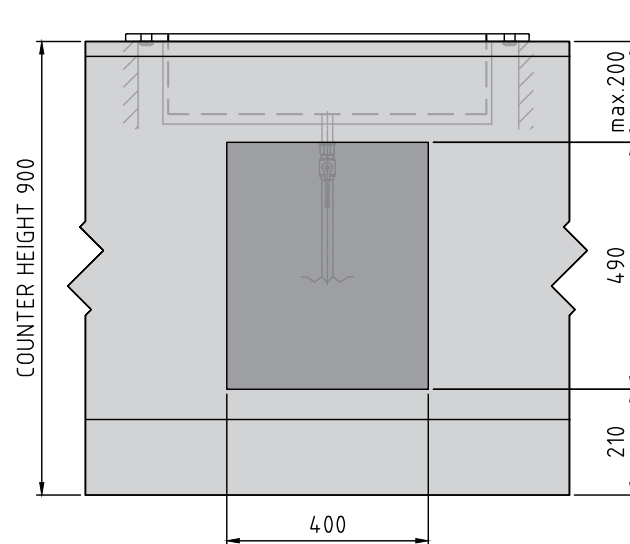

DROP-IN CRUSHED ICE BASIN

PROFF UPPER SHELF			
CODE	DROP IN OPENINGS		NET WEIGHT
4138862	DI-CIB 800	775mm x 554mm	61 kg
4138864	DI-CIB 1200	1155mm x 554mm	75 kg
4138866	DI-CIB 1600	1555mm x 554mm	89 kg

The counter, where drop-in units are installed, must be damp-proof and strong enough to bear the appliance weight.

SERVICE DOOR