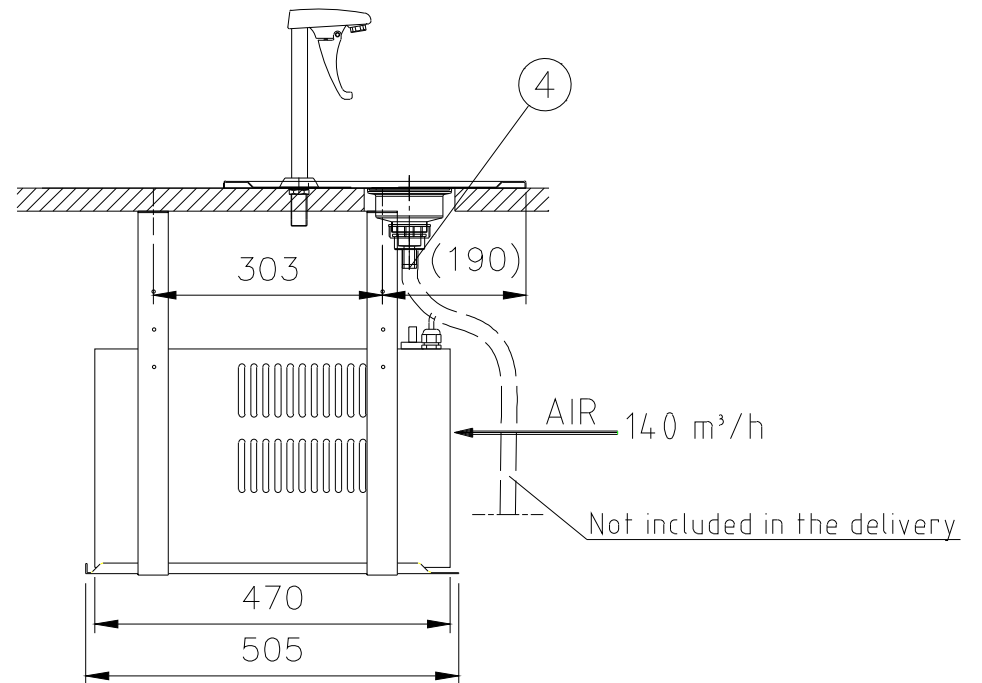

The holes to the table for fastening the faucet and drainage.

Cooling unit can also be set inside the buffet unit. Make sure of good ventilation.

- ① Electric connection, 230V, 1NPE, 50Hz, 0,5kW, 16A
- ② Cold water connection, Cu-pipe \varnothing 10mm, max 500 kPa
- ④ Drain, 25/19 mm

Vers. Ind.	Muutos: Alteration:	Pvm. Date	Suun. Design.
Tämä piirustus on Metos Oy Ab:n omaisuutta, kopiointi tai osittainenkin jäljentäminen ilman Metos Oy Ab:n lupaa on ehdottomasti kielletty. This document may not be copied in part or in whole by any process nor passed on to a third party without the written permission of the owner Metos Oy Ab.			
Suhde: Scale:	1: 10 A4	Suun. Design. www.metos.com/	Tarj./tilausno. Inq./order nr. Pvm. Date 03.10.2017
		Drop-in water dispenser Metos D-I WD 230V 1NPE 50Hz	
Metos Oy Ab FI-04220 KERAVA Tel: 0204 39 13 Fax: 0204 39 4432		Proj.no / i4213325	Piir.no Dwg.no. Vers.ind. Lehti Page