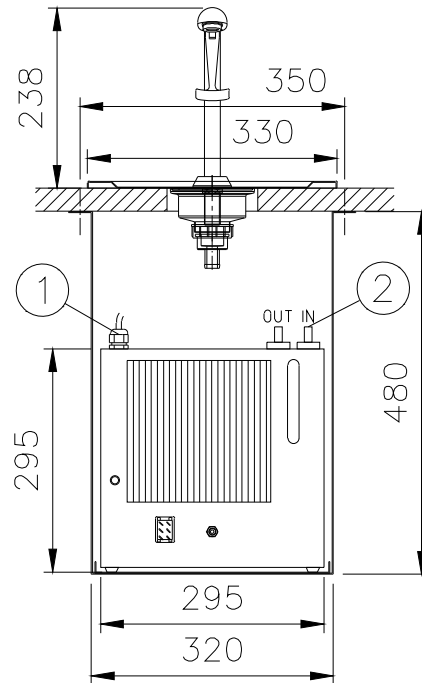

The holes to the table for fastening the faucet and drainage.

Cooling unit can also be set inside the buffet unit. Make sure of good ventilation.

- ① Electric connection, 230V, 1NPE, 50Hz, 0,5kW, 16A
- ② Cold water connection, Cu-pipe \varnothing 10mm, max 500 kPa
- ④ Drain, 25/19 mm

Vers. Ind.	Muutos: Alteration:	Pvm. Date	Suun. Design.
Tämä piirustus on Metos Oy Ab:n omaisuutta, kopiointi tai osittainenkin jäljentäminen ilman Metos Oy Ab:n lupaa on ehdottomasti kielletty. This document may not be copied in part or in whole by any process nor passed on to a third party without the written permission of the owner Metos Oy Ab.			
Suhde: Scale:	1: 10 A4	Suun. Design. www.metos.com/	Tarj./tilausno. Inq./order nr. Pvm. Date 03.10.2017
		Drop-in water dispenser Metos D-I WD 230V 1NPE 50Hz	
Metos Oy Ab FI-04220 KERAVA Tel: 0204 39 13 Fax: 0204 39 4432		Proj.no / i4213325	Piir.no Dwg.no. Vers.ind. Lehti Page