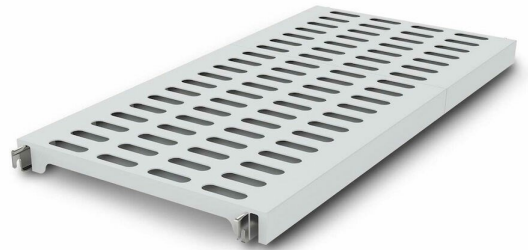

# Louvre shelf Metos Norm12

## 1000\*400

Grid shelf made of plastic. Stands cold up to - 30 °C, machine washable

- adjustable shelf height every 150 mm
- capacity 150 kg

## Louvre shelf Metos Norm12 1000\*400

Product capacity	200 kg
Item width mm	1000
Item depth mm	383
Item height mm	53
Package volume	0.01
Unit of volume	m3
Package volume	0.01 m3
Package length	0
Package width	0
Package height	0
Package dimensions (LxWxH)	0x0x0
Net weight	2.31
Net weight	2.31 kg
Gross weight	3.31
Package weight	3.31 kg
Unit of weight	kg
Raw material	plastic
Shelf size mm	400
Model	Louvre shelf