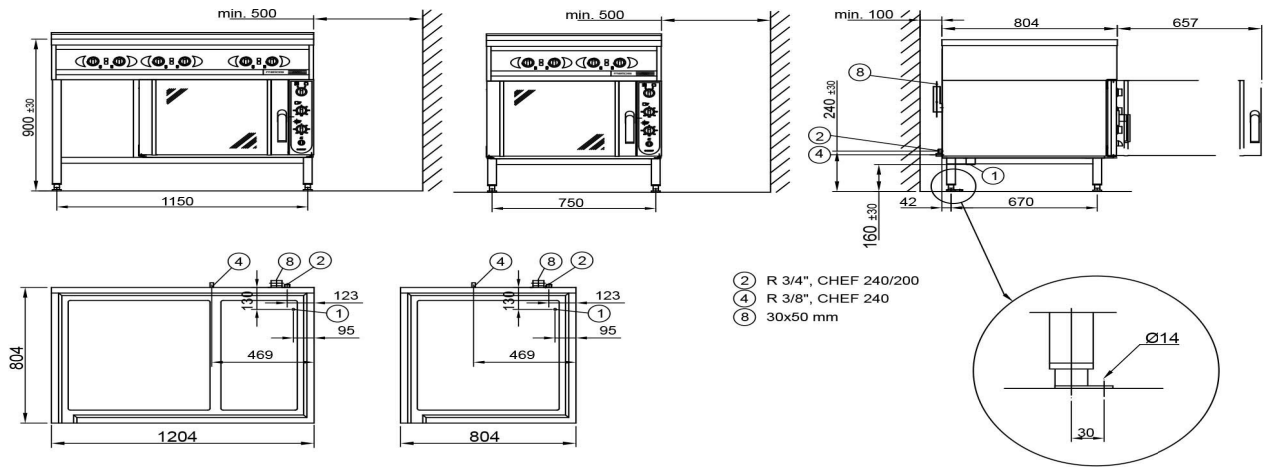

METOS ARDOX