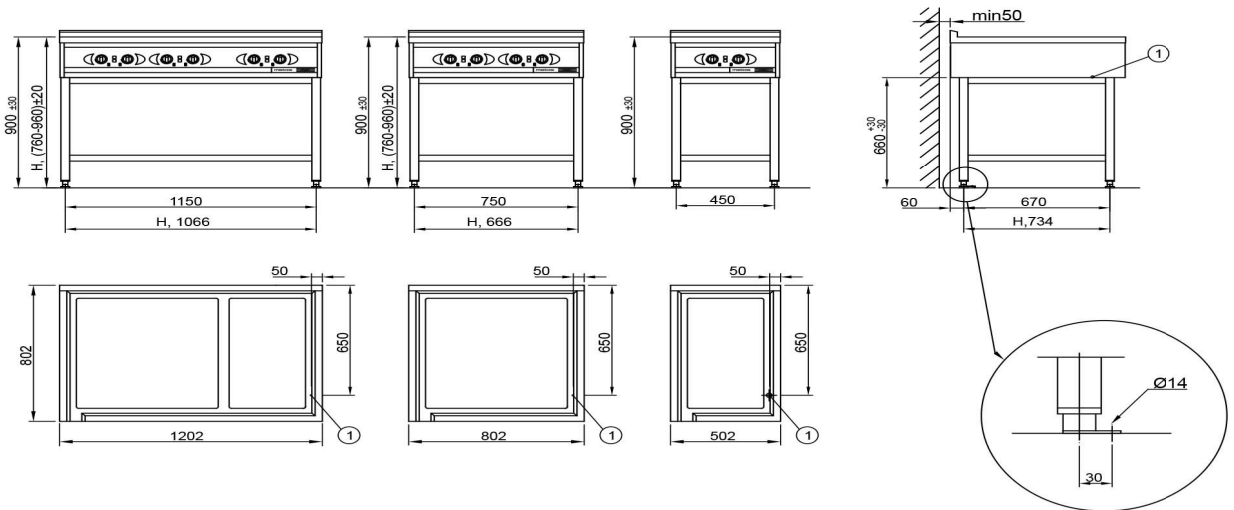

METOS ARDOX