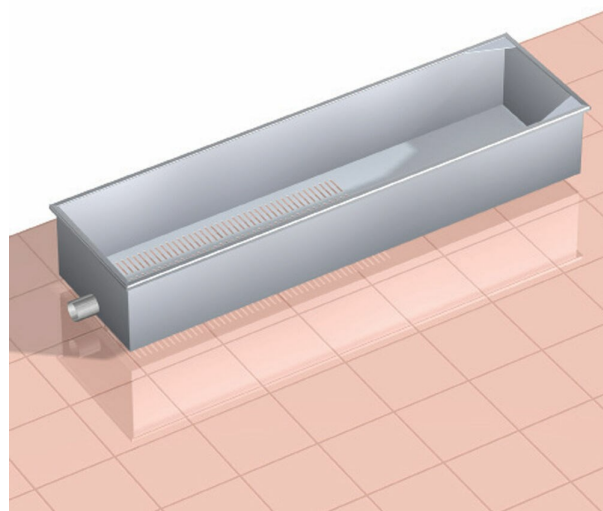

## drainage basin Metos TVPA long for washing machine

Stainless steel. Equipped with a dumbbell  
- intended for use as a collecting tank for waste water from  
washing machines

## drainage basin Metos TVPA long for washing machine

|                            |             |
|----------------------------|-------------|
| Product capacity           | 48 litres   |
| Item width mm              | 1400        |
| Item depth mm              | 355         |
| Item height mm             | 200         |
| Package volume             | 0.075       |
| Unit of volume             | m3          |
| Package volume             | 0.075 m3    |
| Package length             | 75          |
| Package width              | 40          |
| Package height             | 25          |
| Package unit of dimension  | cm          |
| Package dimensions (LxWxH) | 75x40x25 cm |
| Net weight                 | 9           |
| Net weight                 | 9 kg        |
| Gross weight               | 11          |
| Package weight             | 11 kg       |
| Unit of weight             | kg          |
| Drain diameter             | 50          |