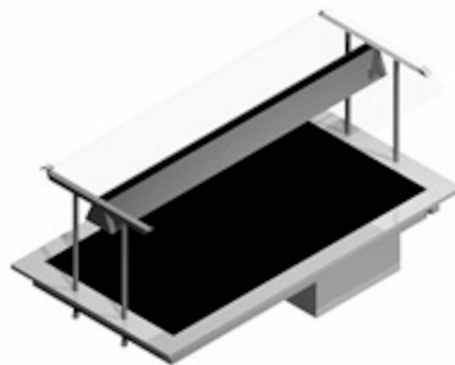

Ceramic Plate Metos Drop- In CPL 1200 Nova H Plus

Heated ceramic plate 3 x GN 1/1. Drop-in model without side panels

- unit's edge is 15 mm above the furniture's top plate
- temperature's adjusting with power controller
- width of upper shelf 420 mm
- shelf made of hardened glass
- with infrared radiator
- shelf with PLUS glass edge

Ceramic Plate Metos Drop-In CPL 1200 Nova H Plus

Product capacity	3 GN 1/1
Inside measures mm	1200×650×355/734 mm
Item width mm	1200
Item depth mm	650
Item height mm	355/734
Package volume	0.691
Unit of volume	m ³
Package volume	0.691 m ³
Package length	125
Package width	70
Package height	79
Package unit of dimension	cm
Package dimensions (LxWxH)	125x70x79 cm
Net weight	61
Net weight	61 kg
Gross weight	61
Package weight	61 kg
Unit of weight	kg
Connection power kW	1.4
Fuse Size A	10
Connection voltage V	220-240
Number of phases	1NPE
Frequency Hz	50/60
Startup current A	6
Protection rating (IP)	IP43
Type of electrical connection	Plug
Remarks (misc.)	drop-in hole 1145x550 mm
Function	warm
GN size	3GN 1/1

Ceramic Plate Metos Drop-In CPL 1200 Nova H Plus

Power range kW	1.4
Shelf size mm	420
Lighting	halotherm
Upper part	with upper part
Model	Nova Plus